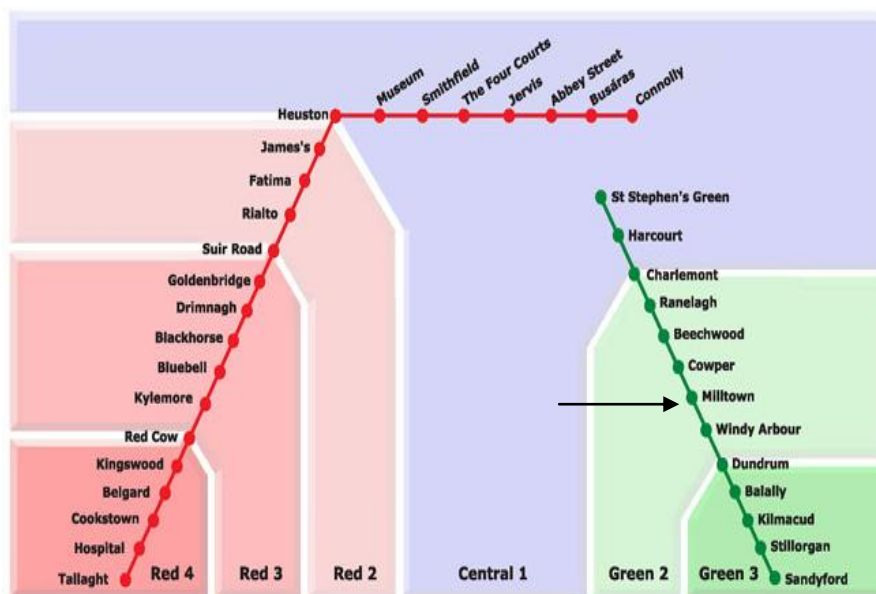

Location (LUAS Stop)

ATC LANGUAGE & TRAVEL IS RECOGNISED BY THE DEPARTMENT OF EDUCATION AND SCIENCE AS AN ENGLISH LANGUAGE SCHOOL FOR THE TEACHING OF ENGLISH AS A FOREIGN LANGUAGE

ATC LANGUAGE & TRAVEL, DUNLUICE HOUSE, STRAND ROAD, BRAY, CO. WICKLOW, IRELAND
Tel: 353-1-2845512 Fax: 353-1-2807525 E-mail: info@atcireland.ie Website: www.atcireland.ie